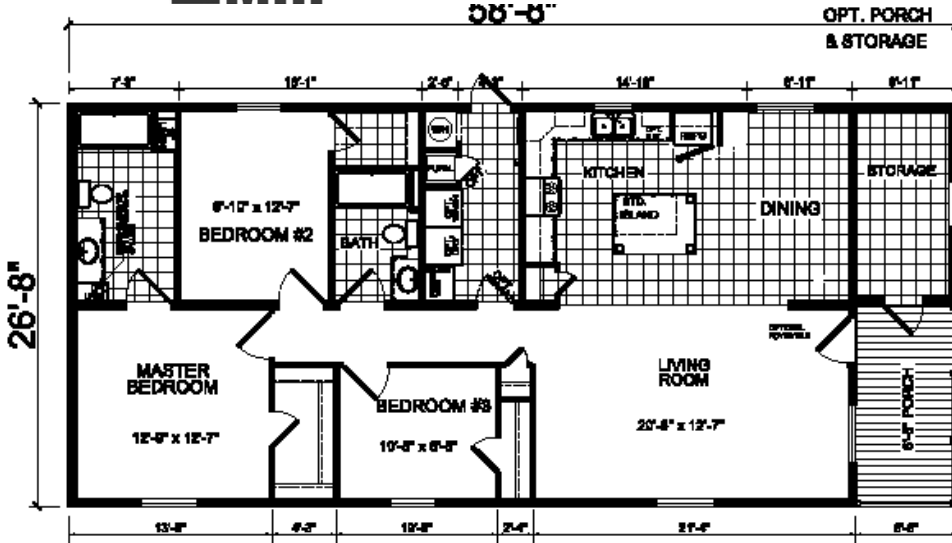

MHI 2013 Retailer of the Year

10N

Model 25207

3 bedroom/ 2 bathrooms
1564 sq. ft., 28x58' with porch opt
Large living room
End entry
Gourmet kitchen with
Eat-in dining area
Porch with storage area

Some of the features, perfect for upstate NY & VT:

- 2x6 walls with R-19 insulation and R-30 in the roof
- Metal roof with 30 lb. roof load
- 6'8" half porch with storage
- Steel front and rear doors and thermal windows
- Oil gun furnace with upgraded perimeter heat ducts
- Half rock fireplace with pine accent walls
- 200 amp electrical service
- Ceiling lights in bedrooms, pendant lights at island
- Can lights in kitchen
- Hardwood hickory cabinets t/o
- Pantry in kitchen
- Pine wainscot in the dining room
- Folding table in utility
- Guest closet
- Large master closet
- Garden soaker tub with walls in master bath
- Linen closet in master bath