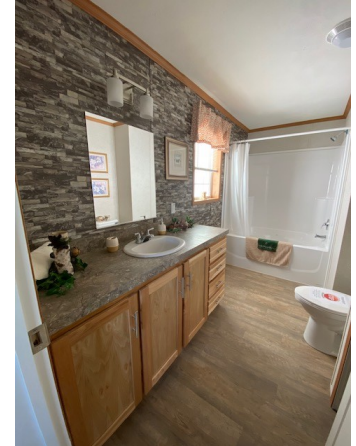

Model 25211– 1386 sq ft, 28x52

3 bedroom/ 2 bathrooms/ and Den!

Some of the features, perfect for upstate NY & VT:

- 2x6 walls with R-19 insulation and R-30 in the roof, upgraded roof snow load for north country winters, oil gun furnace and perimeter heat registers
- Custom exterior, upgraded doors w/ storms OSB sheathing & thermal windows
- Finished drywall interior in the living room
- Upgraded molding
- Ceiling fan, overhead bedroom lighting
- Garden tub in master bath
- Gourmet kitchen with large island and hutch

10N