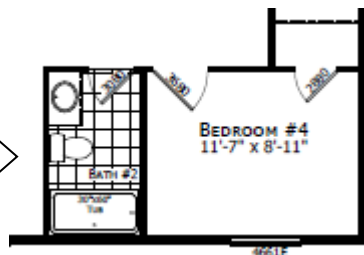

ATLANTIC®
HOMES

Could have 4th bedroom instead of the den