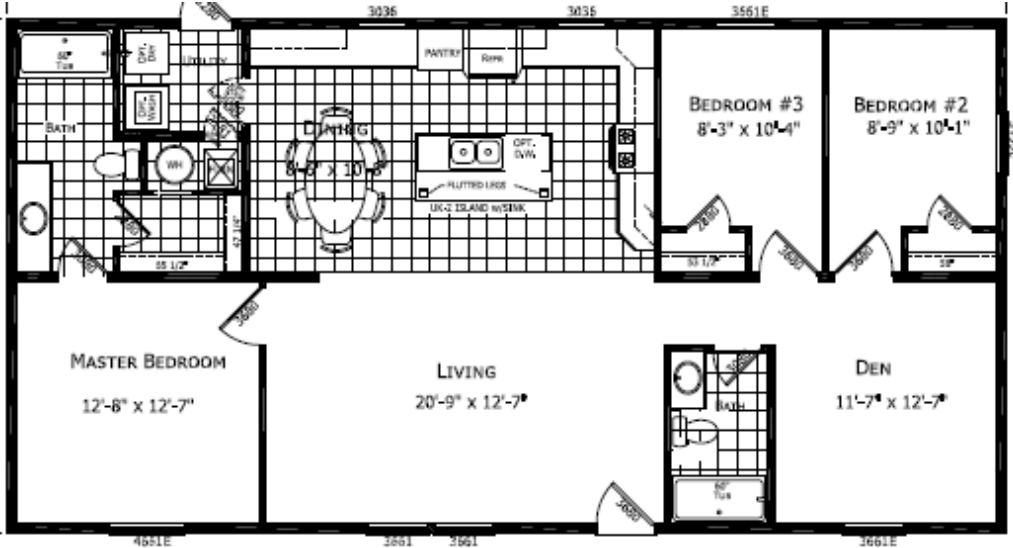

MHI 2013 Retailer of the Year

Model 25211– 1386 sq ft, 28x52

3 bedroom/ 2 bathrooms/ and Den!

Some of the features, perfect for upstate NY & VT:

- 2x6 walls with R-19 insulation and R-30 in the roof, upgraded roof snow load for north country winters, oil gun furnace and perimeter heat registers
- Custom exterior, upgraded doors w/ storms OSB sheathing & thermal windows
- Finished drywall interior in the living room
- Upgraded molding
- Ceiling fan, overhead bedroom lighting
- Garden tub in master bath
- Gourmet kitchen with large island and hutch