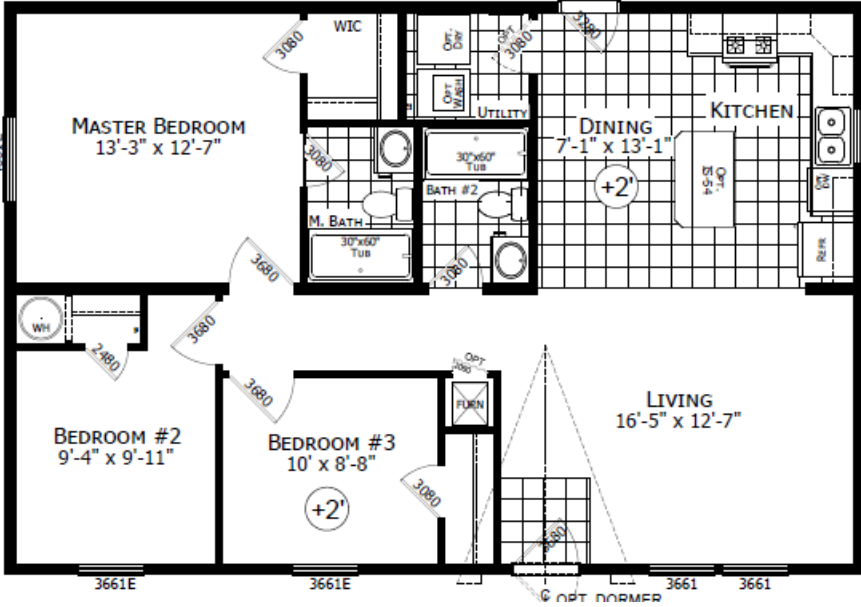

1N

ATLANTIC
HOMES

Model 23801, 28x40– 2' stretch, std. 38'
3 bedroom/ 2 bathrooms (1 bath std.)
1067 square feet

Some of the features, perfect for upstate NY & VT:

- 2x6 walls with R-19 insulation and R-30 in the roof
- Upgraded roof snow load for north country winters
- 30 lb snow load with small dormer
- Insulated doors and thermal windows
- Laundry room
- Dishwasher
- Two full bathrooms
- Lots of kitchen cabinets and nice island
- Next to the rear door– room for a pantry if desired
- White Hardwood cabinet doors
- Walk in closet in the master bedroom
- Open plan with great sized living room