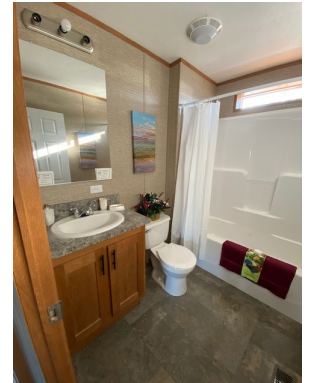

Model 48J1010, 28x44

3 bedroom/ 2 bathrooms

1173 square feet

Some of the features, perfect for upstate NY & VT:

- 2x6 walls with R-19 insulation and R-30 in the roof
- Upgraded roof snow load for north country winters
- Upgraded doors with storm and thermal windows
- Efficient gas furnace
- Side entry with utility room
- One piece fiberglass tubs and porcelain sinks
- Lots of kitchen cabinets and nice island
- Shelving area in utility for great storage
- Closet in hall for linens or coats
- Open plan with great sized living room

1N

EAGLE RIVER HOMES