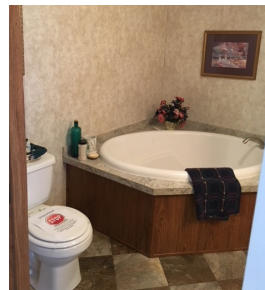

We build peace of mind into every home...