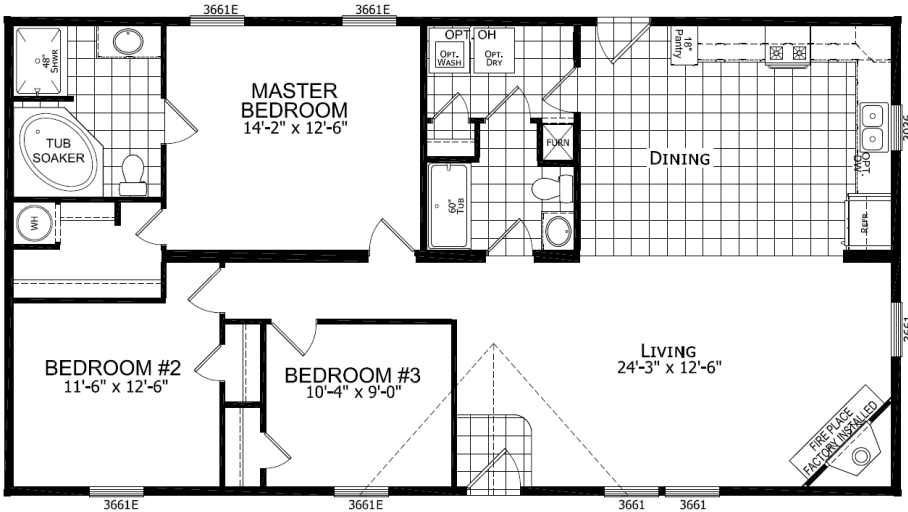

3 bedroom/ 2 bathroom
28x50 1333 sq. ft.
Open floorplan/ bedrooms together

We included a redesign in the model to allow for a 48" shower instead of the standard design. We also relocated the master windows on the rear wall to make for easier furniture placement.

Special Features:

- 3 bedrooms all together
- Cedar beam and molding package in living areas
- Wood burning fireplace with cedar accents
- 36"x80" steel front & rear doors
- Upgraded insulation
- 2X6 walls with house wrap
- Thermal windows
- Gas gun furnace and perimeter heat
- Macadamia hardwood cabinetry in kitchen with accent walls
- Black appliances with dishwasher and microwave
- Large master bedroom with glamour master bath package— soaker tub and large 48" stall shower
- One piece fiberglass tubs & porcelain sinks
- Rustic accent wall in master bedroom
- BUILT IN NYS!