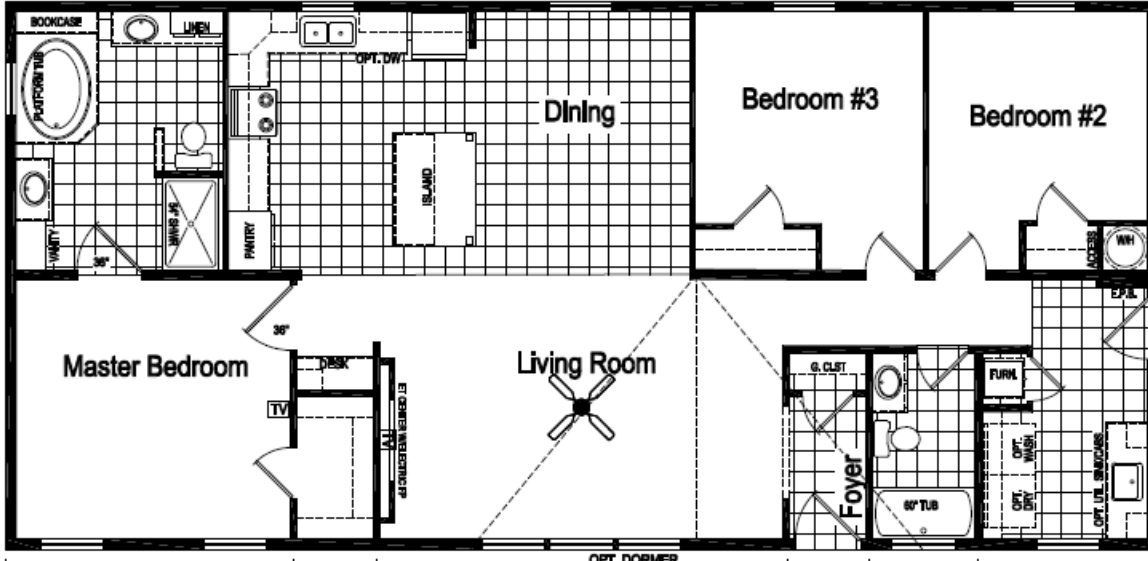

www.plattsburghhousing.com

Model 60J854, 28x56

3 bedroom/ 2 bathrooms

1493 square feet

2N

Some of the features, perfect for upstate NY & VT:

- 2x6 walls with R-19 insulation and R-30 in the roof. Upgraded snow load for NC winters
- Insulated doors with storm, thermal windows
- Efficient gas furnace
- Side entry with gorgeous utility room
- One piece fiberglass tubs and porcelain sinks
- Lots of kitchen cabinets and nice island
- Foyer entry
- Beautiful master bath– soaker tub, separate shower and TWO sinks
- Open plan with great sized living room
- Ship lap pine and built in fireplace