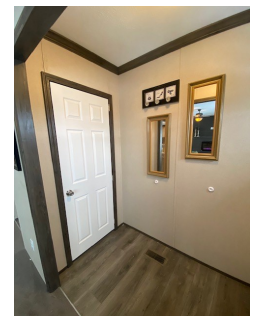

www.plattsburghhousing.com

Model 60J854, 28x56

3 bedroom/ 2 bathrooms

1493 square feet

2N

Some of the features, perfect for upstate NY & VT:

- 2x6 walls with R-19 insulation and R-30 in the roof. Upgraded snow load for NC winters
- Insulated doors with storm, thermal windows
- Efficient gas furnace
- Side entry with gorgeous utility room
- One piece fiberglass tubs and porcelain sinks
- Lots of kitchen cabinets and nice island
- Foyer entry
- Beautiful master bath– soaker tub, separate shower and TWO sinks
- Open plan with great sized living room
- Ship lap pine and built in fireplace