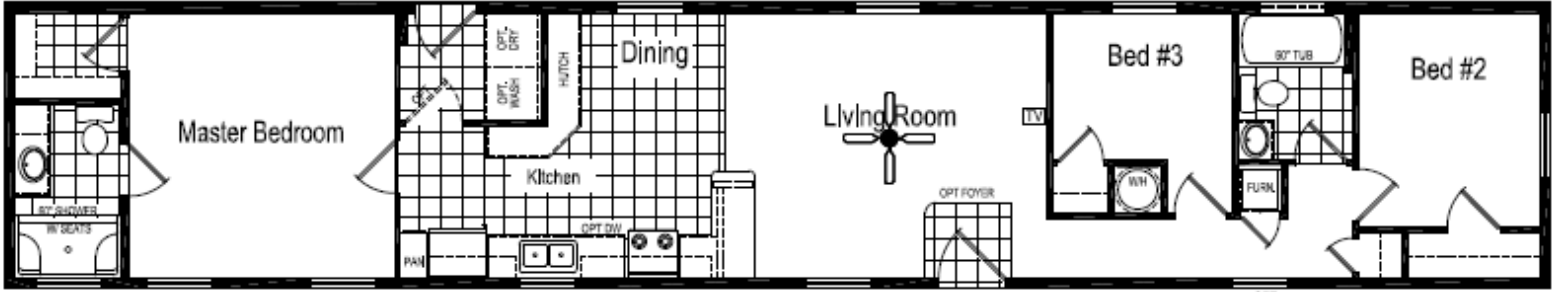

4N

Model 76F452-H

14x72 960 sq ft Living Room/ kitchen/ dining area
rear utility- 3 Bedroom/ 2 full bath

Special Features:

- Chesapeake enhancement package with 2x6 walls/ R-19, laminate backsplashes, accent panels, foyer lino, textured ceilings, & bedroom lights
- 30 lb roof load with R-30 insulation.
- Steel front and rear doors, thermal windows
- Upgraded oil gun furnace for north country winters
- White appliances and upgraded electric stove
- Java and timberwolf gray cabinets and java trim
- Dishwasher
- 40 gallon water heater and water shut offs throughout
- Separate utility room
- Beautiful dining room hutch w/ glass doors
- Walk in master closet
- Shower in master bathroom