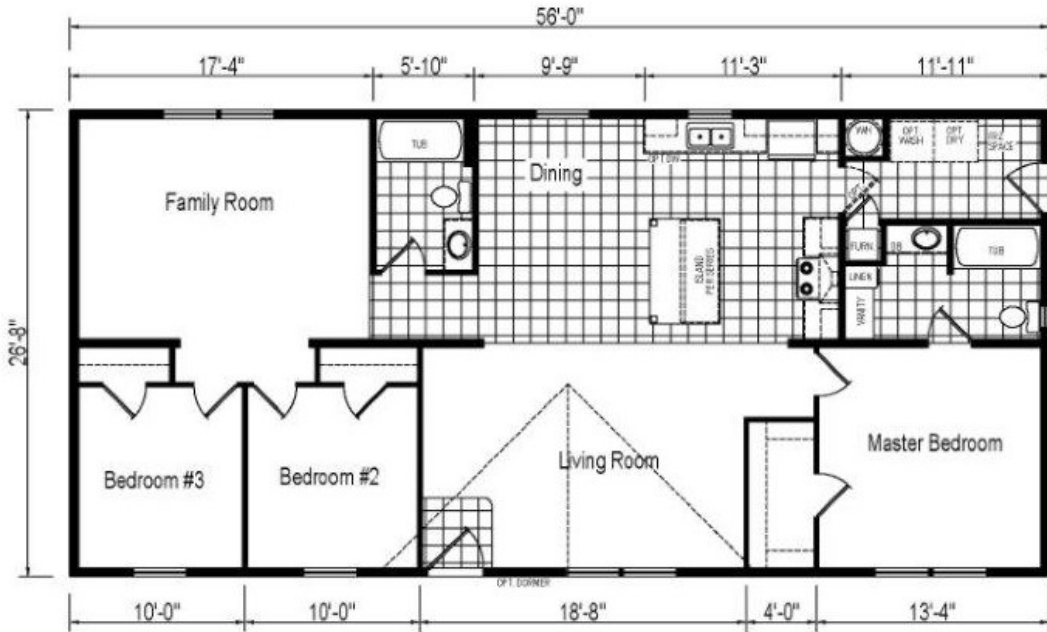

Model 60J595-A

Living Room
Family Room
3 Bedroom
2 full bath
End utility room
Dining area
Drywall in the Impact areas
1493 sq. ft.
28x56
Watch a YouTube video!

Special Features:

3N

- ★ 36"x80" steel front door, 36" 9 lite steel side door, 2x6 construction and upgraded insulation for upstate NY
- ★ Smooth sheetrock in the impact areas (primed only) and incredible wide crown molding and interior trim
- ★ Large island with K-package which includes full ceramic backsplash, pot filler faucet and euro range hood
- ★ Utility room with side entry and boot bench
- ★ Beautiful master bath with large shower, oversized vanity with storage, linen cabinet
- ★ 200 amp electrical, upgraded furnace and perimeter heat ducts
- ★ Overhead lights in bedrooms, fans in the LR/FR, can lights in the kitchen, stem lights and chandelier in the dining room