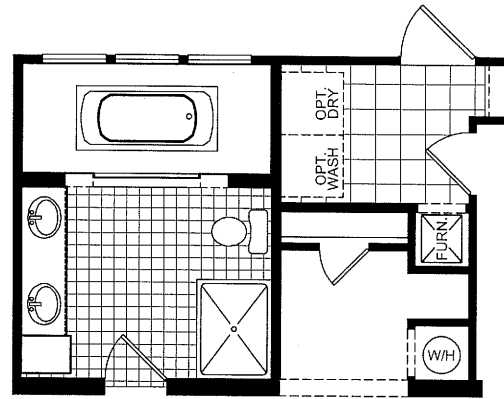

OPT. SUITE RETREAT

OPT. GREEK BATH

**MODEL 007-623**

3 BEDROOM, 2 BATH  
 NOMINAL SIZE: 28' x 52'  
 ACTUAL SIZE: 26'-8" x 48'-0"  
 TOTAL AREA: 1280 SQ. FT.