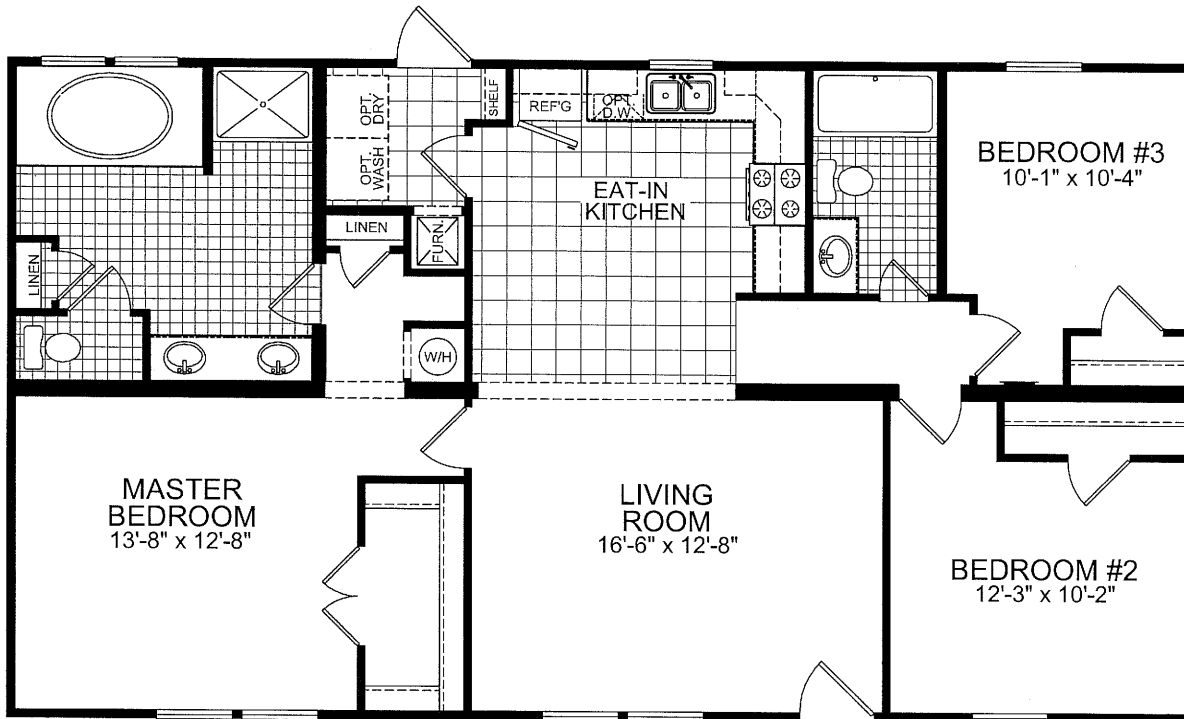

OPT. SUITE RETREAT

OPT. GREEK BATH

**MODEL 007-623**

3 BEDROOM, 2 BATH  
 NOMINAL SIZE: 28' x 52'  
 ACTUAL SIZE: 26'-8" x 48'-0"  
 TOTAL AREA: 1280 SQ. FT.