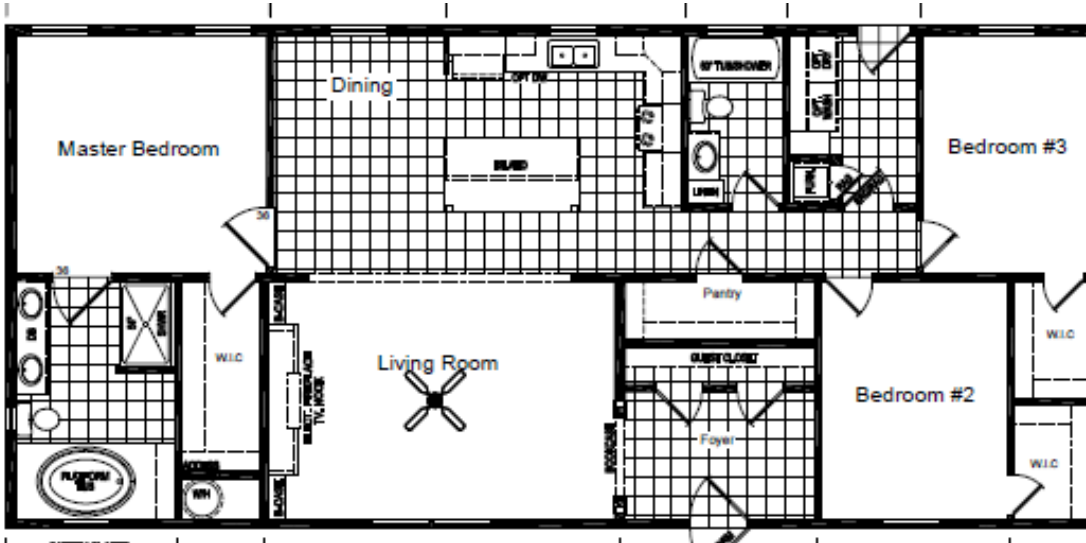

Model 62J-463

Great room with fireplace
Gourmet kitchen
Three large baths
Great closets

1547 sq. ft.
28x58

Watch a
YouTube video!

EAGLE RIVER HOMES

Special Features:

- ★ Deluxe molding with wide crown
- ★ Hardwood cabinet doors
- ★ Large island with legs, nice dining area
- ★ Built in entertainment center with barn board accents, bookshelves, and fireplace
- ★ Gorgeous foyer entry w/ archway and closet
- ★ OSB with wind wrap, upgraded insulation and snow load for the roof
- ★ Gas gun furnace with perimeter heat ducts
- ★ Deluxe gas appliance package
- ★ 200 amp electrical service, overhead lights in the bedrooms and ceiling fan in the living room
- ★ Beautiful pantry storage
- ★ Master bath with dual sinks, soaking tub and separate shower
- ★ Huge walk in closets in all bedrooms
- ★ Great utility room with storage
- ★ Linen in main bath with transom over tub
- ★ Optional basement entry ILO pantry if desired