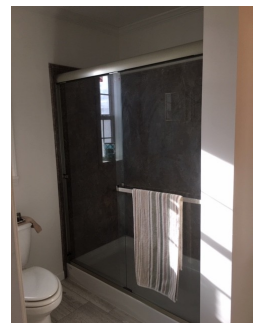

MADE IN NEW YORK!

6N- Model 633 Ranch Modular, 28x50 3 bedroom/ 2 bath

- Gorgeous gray cabinets with oversized white island with legs and picture window
- Black upgraded electric appliance package included— but optional
- Coat closet and side entry with storage space in utility room. Optional water heater and furnace can be installed in the utility room
- Large master bedroom with master bath with upgraded agile tile shower and large vanity with linen cabinet
- Stainless steel farm house sink with goose-neck faucet
- Barn board wainscot in dining room
- LED can lighting, pendant lights and dining room chandelier
- R-48 roof insulation/ R-24 sidewall insulation
- Dormer included in the as shown pricing— **porch priced upon request**
- Window lineals on front door side
- Oval leaded glass front door, insulated 36" side 9 lite door