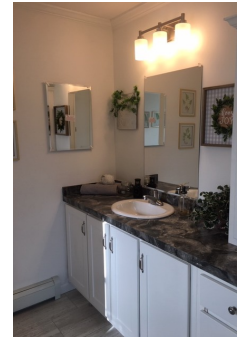

MADE IN NEW YORK!

6N- Model 633 Ranch Modular, 28x50 3 bedroom/ 2 bath

- Gorgeous gray cabinets with oversized white island with legs and picture window
- Black upgraded electric appliance package included— but optional
- Coat closet and side entry with storage space in utility room. Optional water heater and furnace can be installed in the utility room
- Large master bedroom with master bath with upgraded agile tile shower and large vanity with linen cabinet
- Stainless steel farm house sink with goose-neck faucet
- Barn board wainscot in dining room
- LED can lighting, pendant lights and dining room chandelier
- R-48 roof insulation/ R-24 sidewall insulation
- Dormer included in the as shown pricing— **porch priced upon request**
- Window lineals on front door side
- Oval leaded glass front door, insulated 36" side 9 lite door