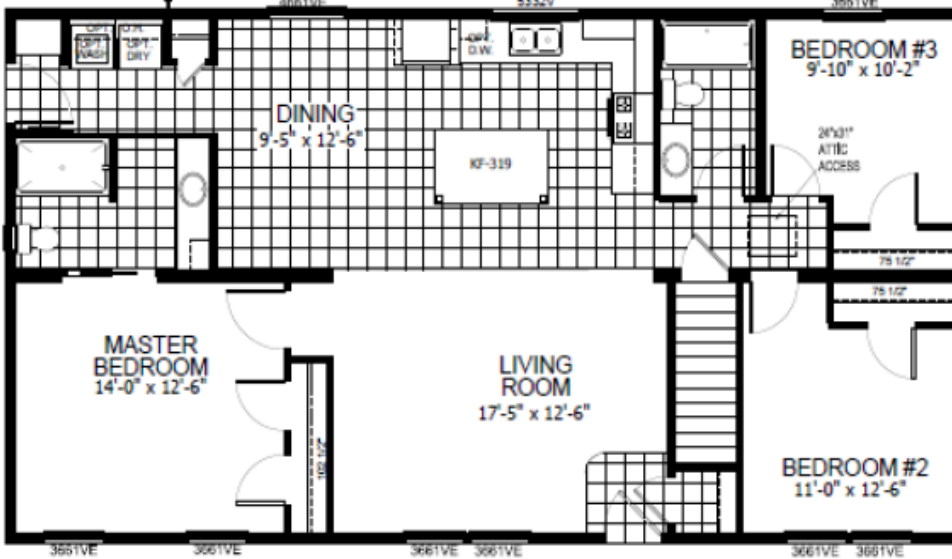

MADE IN NEW YORK!

6N- Model 633 Ranch Modular, 28x50 3 bedroom/ 2 bath

- Gorgeous gray cabinets with oversized white island with legs and picture window
- Black upgraded electric appliance package included— but optional
- Coat closet and side entry with storage space in utility room. Optional water heater and furnace can be installed in the utility room
- Large master bedroom with master bath with upgraded agile tile shower and large vanity with linen cabinet
- Stainless steel farm house sink with goose-neck faucet
- Barn board wainscot in dining room
- LED can lighting, pendant lights and dining room chandelier
- R-48 roof insulation/ R-24 sidewall insulation
- Dormer included in the as shown pricing— **porch priced upon request**
- Window lineals on front door side
- Oval leaded glass front door, insulated 36" side 9 lite door