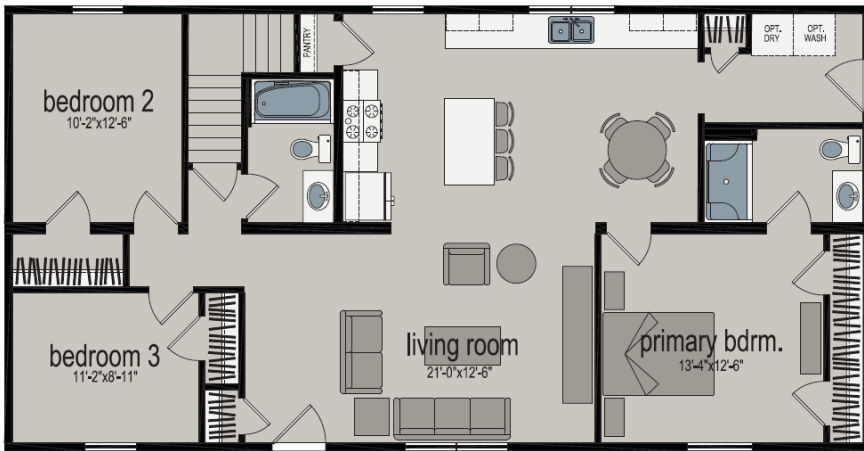

6N- Model NI613 Ranch Modular, 28x52 3 bedroom/ 2 bath

- X truss design for upstate NY snow loads
- R 49 Roof with 1" foam board on perimeter for REZ check
- OSB exterior ILO OX Board for added strength
- Upgraded front door
- Range, dishwasher and microwave—fridge purchased on site
- Farm sink
- Soft close drawers
- 60" tiled shower
- Framed mirror in master— painted cabinets
- Black pendant lights at island
- Pantry in kitchen
- Paddle fan in LR, overhead lights and can lights t/o