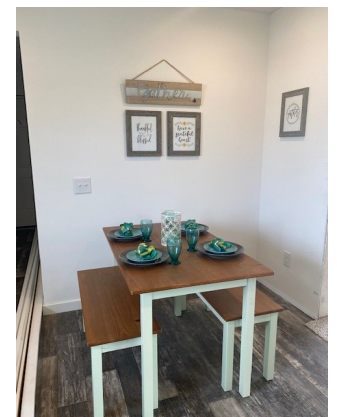

6N- Model NI613 Ranch Modular, 28x52 3 bedroom/ 2 bath

- X truss design for upstate NY snow loads
- R 49 Roof with 1" foam board on perimeter for REZ check
- OSB exterior ILO OX Board for added strength
- Upgraded front door
- Range, dishwasher and microwave—fridge purchased on site
- Farm sink
- Soft close drawers
- 60" tiled shower
- Framed mirror in master— painted cabinets
- Black pendant lights at island
- Pantry in kitchen
- Paddle fan in LR, overhead lights and can lights t/o