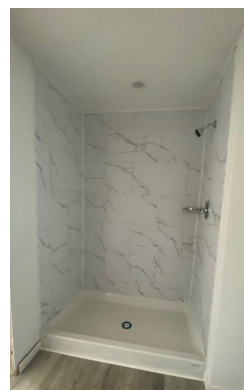

6N- Model NI613 Ranch Modular, 28x52 3 bedroom/ 2 bath

- X truss design for upstate NY snow loads
- R 49 Roof with 1" foam board on perimeter for REZ check
- OSB exterior ILO OX Board for added strength
- Upgraded front door
- Range, dishwasher and microwave—fridge purchased on site
- Farm sink
- Soft close drawers
- 60" tiled shower
- Framed mirror in master— painted cabinets
- Black pendant lights at island
- Pantry in kitchen
- Paddle fan in LR, overhead lights and can lights t/o