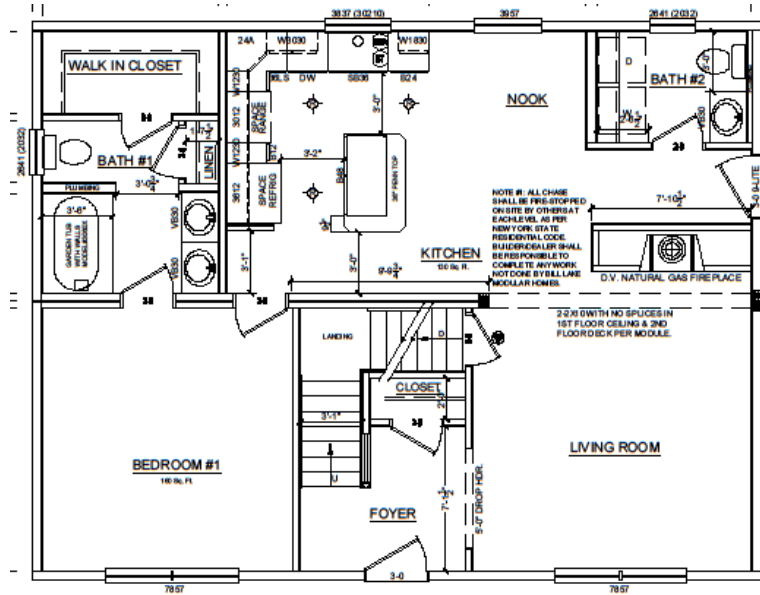

MHI 2013 Retailer of the Year

Some of the exceptional features include:

- ★ **Built in New York State**
- ★ Master bedroom/ bath on first floor– could be upstairs in place of den
- ★ 4 bedrooms, with ability for 5 bedrooms
- ★ Formal living room and den upstairs
- ★ Washer/ dryer area on first floor
- ★ Foyer with coat closet
- ★ Beautiful turned staircase
- ★ 2x6 exterior walls with R-21 in side walls and R-38
- ★ Thermal double hung windows with grids
- ★ 30 year Architectural shingles with Ice/ Water shield
- ★ 12/2 wire and PEX plumbing
- ★ Leaded glass front door
- ★ Painted 6 panel interior doors and pine trim with red chestnut stain
- ★ Bretwood maple cabinetry
- ★ Duraceramic foyer
- ★ Stone dry-stack gas fireplace

FRONT ELEVATION

Custom Mohawk Colonial, 1968 sq. ft.
4Bedrooms, 2 1/2 Bathrooms
Formal foyer
Living Room/ Den

FRONT ELEVATION

We build peace of mind into every home...