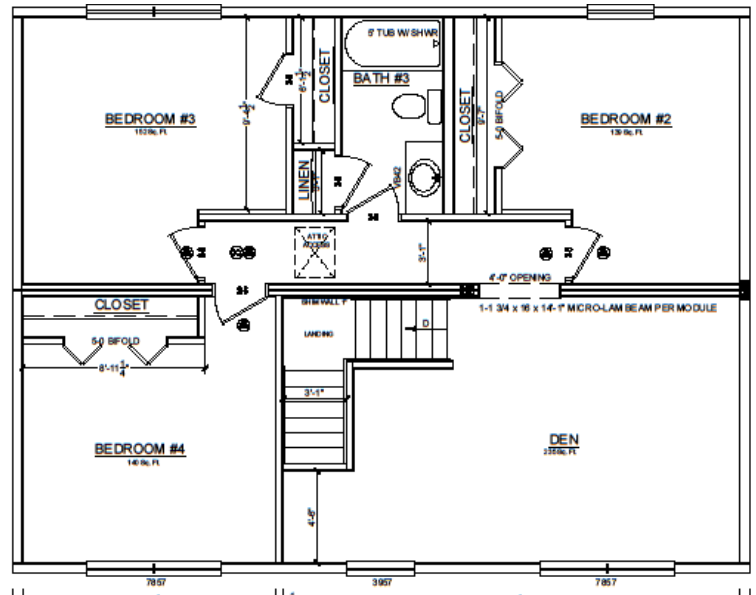

MHI 2013 Retailer of the Year

Some of the exceptional features include:

- ★ **Built in New York State**
- ★ Master bedroom/ bath on first floor– could be upstairs in place of den
- ★ 4 bedrooms, with ability for 5 bedrooms
- ★ Formal living room and den upstairs
- ★ Washer/ dryer area on first floor
- ★ Foyer with coat closet
- ★ Beautiful turned staircase
- ★ 2x6 exterior walls with R-21 in side walls and R-38
- ★ Thermal double hung windows with grids
- ★ 30 year Architectural shingles with Ice/ Water shield
- ★ 12/2 wire and PEX plumbing
- ★ Leaded glass front door
- ★ Painted 6 panel interior doors and pine trim with red chestnut stain
- ★ Bretwood maple cabinetry
- ★ Duraceramic foyer
- ★ Stone dry-stack gas fireplace

FRONT ELEVATION

Custom Mohawk Colonial, 1968 sq. ft.
4Bedrooms, 2 1/2 Bathrooms
Formal foyer
Living Room/ Den

FRONT ELEVATION

We build peace of mind into every home...