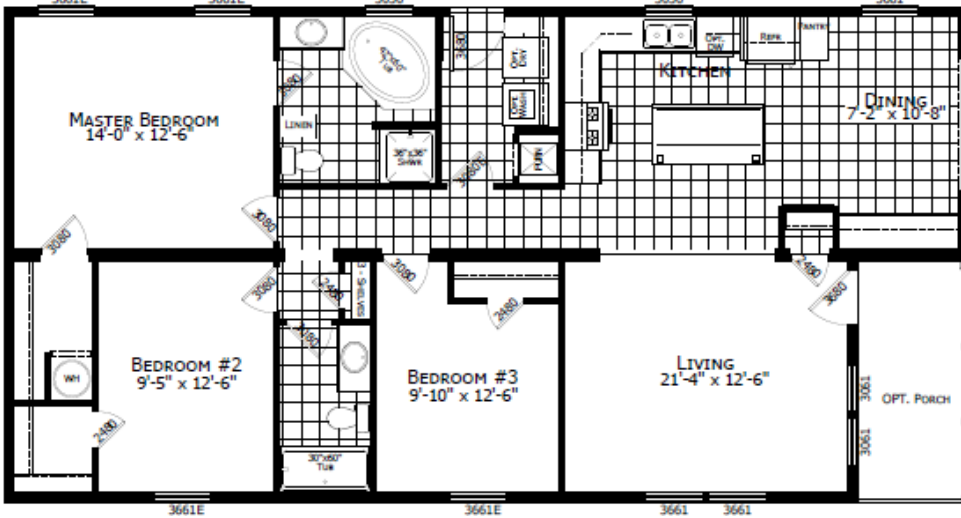

3 bedroom/ 2 bathroom
28x52 1387 sq. ft.
Open floorplan/ bedrooms together

Special Features:

- 3 bedrooms all together
- 6' porch integrated, board and batten siding on porch— guest closet at front door
- Upgraded insulation, thermal windows, insulated doors and storm door
- 50 gallon water heater for large tub
- Upgraded snow load, ice guard
- OSB exterior with house wrap
- Large island with legs, thick edge
- Electric range, built in dishwasher
- Buffet in dining area
- Glamour bath in master
- Linen closet in hall
- Large closets!
- Enormous master bedroom
- Nice side utility room entry
- Vinyl entry and down hallway
- BUILT IN NYS!