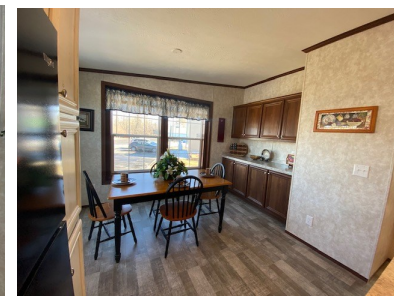

Special Features:

- 3 bedrooms all together
- 6' porch integrated, board and batten siding on porch— guest closet at front door
- Upgraded insulation, thermal windows, insulated doors and storm door
- 50 gallon water heater for large tub
- Upgraded snow load, ice guard
- OSB exterior with house wrap
- Large island with legs, thick edge
- Electric range, built in dishwasher
- Buffet in dining area
- Glamour bath in master
- Linen closet in hall
- Large closets!
- Enormous master bedroom
- Nice side utility room entry
- Vinyl entry and down hallway
- BUILT IN NYS!

8N