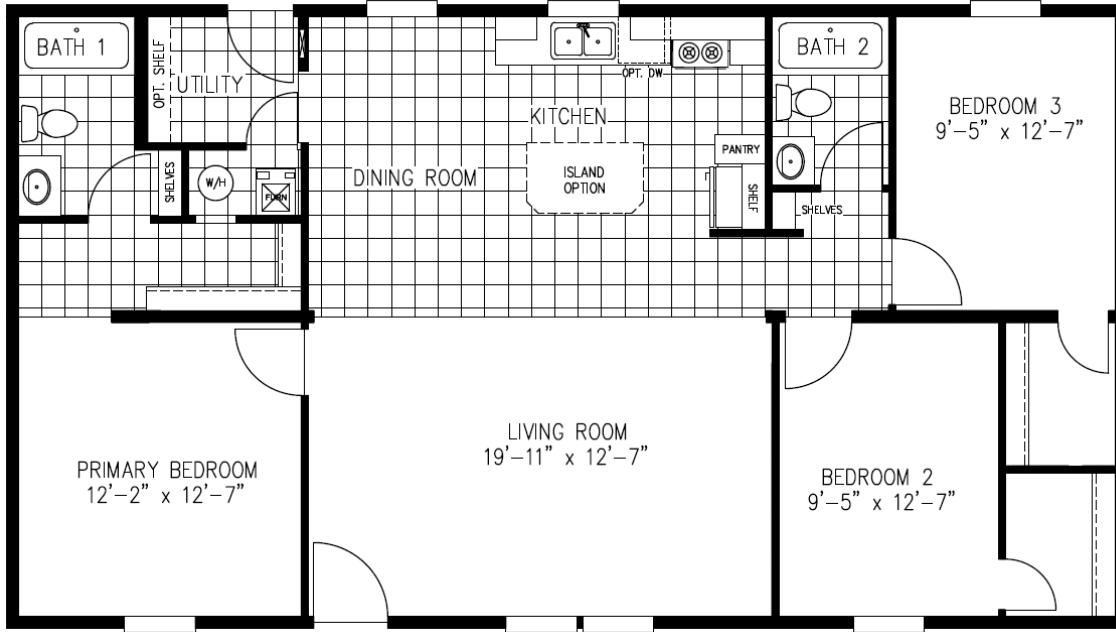

MHI 2013 Retailer of the Year

8N

Marlette
PENNSYLVANIA

Clayton

Model Amethyst— 1280 sq ft, 28x48 3 bedroom/ 2 bath FIXED PRICE AVAILABLE

Some of the features, perfect for upstate NY & VT:

- 2x6 walls with R-19 insulation and R-33 in the roof, upgraded roof snow load for north country winters, gas gun furnace with swing furnace door
- Large exterior dormer, peep hole and deadbolt
- 25 oz shaw carpet STD, vinyl entry
- Upgraded interior trim package
- Dishwasher, 54" island in kitchen
- Soft close drawer guides
- 200 amp electrical panel and 40 gal water heater standard
- LR ceiling fan and LED can lights throughout
- Square china bath sinks
- Fiberglass tubs
- **4 bedroom version available**