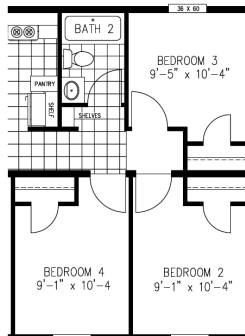

MHI 2013 Retailer of the Year

8N

Marlette
PENNSYLVANIA

Clayton

Model Amethyst— 1280 sq ft, 28x48 3 bedroom/ 2 bath FIXED PRICE AVAILABLE

Some of the features, perfect for upstate NY & VT:

- 2x6 walls with R-19 insulation and R-33 in the roof, upgraded roof snow load for north country winters, gas gun furnace with swing furnace door
- Large exterior dormer, peep hole and deadbolt
- 25 oz shaw carpet STD, vinyl entry
- Upgraded interior trim package
- Dishwasher, 54" island in kitchen
- Soft close drawer guides
- 200 amp electrical panel and 40 gal water heater standard
- LR ceiling fan and LED can lights throughout
- Square china bath sinks
- Fiberglass tubs
- **4 bedroom version available**