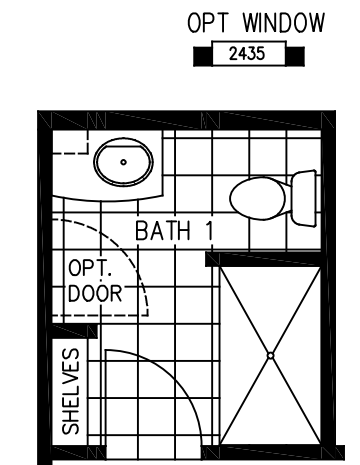

PATIO DOOR OPTION
IN KITCHEN

BATH OPTION
WITH 60" SHOWER

ADIRONDACK 36

RV	DESCRIPTION	DATE	BY		
-	-	9-14-20	ALR	CMH ®	
-	-	12-10-21	ALR		
-	-	-	-	TITLE:	FLOOR PLAN
-	-	-	-	DESC:	-
-	-	-	-	SCALE:	3/16"=12" DRB: DRC
-	-	-	-	DATE:	1/13/17 HIM PG:
-	-	-	-	FILE NAME:	3628-236
-	-	-	-	DWG. NO	3628-236 REV