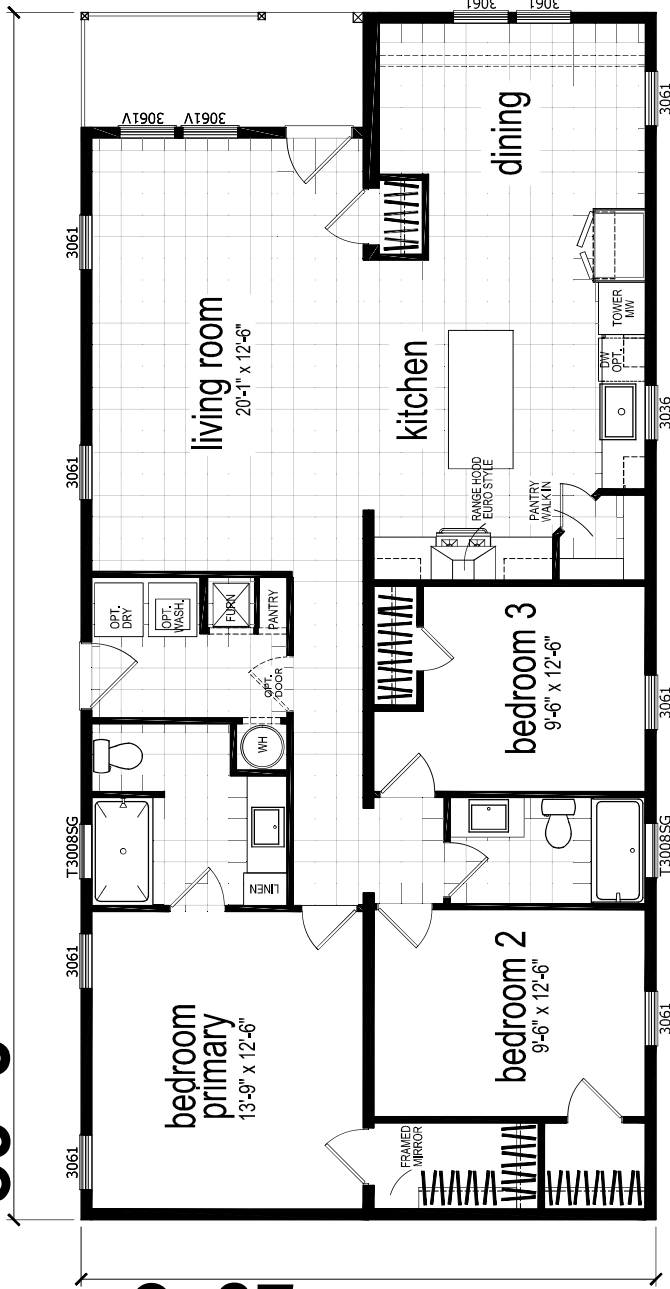

REVISED 9/15/2022

56'-0"

26'-8"

opt. box out

EVOKE

2856H32333 (19-760)