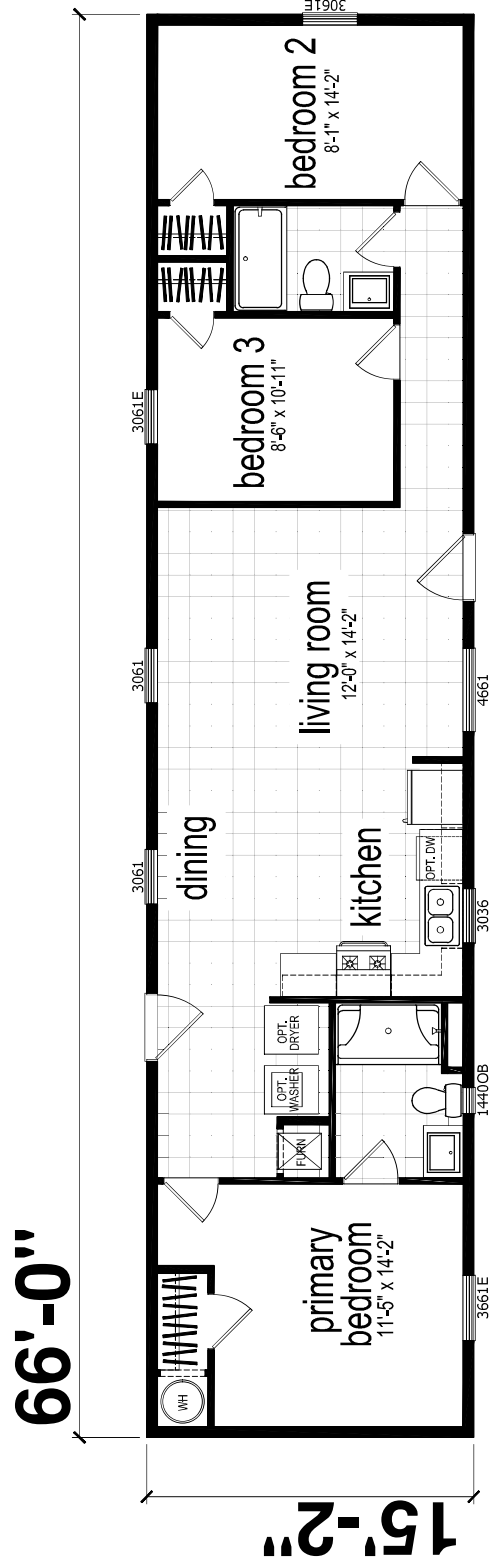

HERITAGE

TRADITIONAL

INVITE MAX

1666H32021 (19-7997)